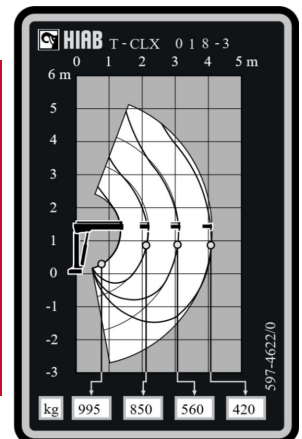

CONTACT US NOW:

Call: 075 9640 3398

Email: colm@nugentcoachworks.com